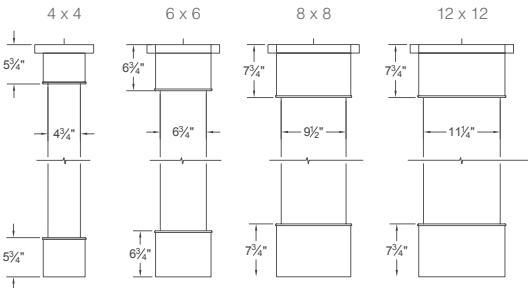

Craftsman Series

GORGEOUS FROM THE GROUND UP.

Channel the confident, purposeful presence of Craftsman-style homes with column wraps of the same name.

Our products are made to endure long after installation to resist warping, sagging and rotting. You'll find versatility in the options we offer, from 4x4, 6x6, 8x8 and 12x12 dimensions and 8'6", 10' and 12' lengths.

Available Colors: