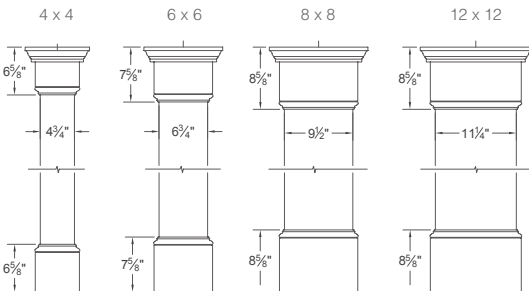

Traditional Series

SEE HOW TRANSFORMATIONAL TRADITIONAL CAN BE.

Often overlooked but never overrated, the ornate details of our Traditional column wraps sublimely enhance classic home styles, like the Colonial.

We've made them available in 8'6", 10' and 12' lengths and 4x4, 6x6, 8x8 and 12x12 to ensure the right fit. Plus they're made with highly durable, low-maintenance PVC that won't rot, warp or sag. So you get a great look that lasts.

Available Colors:

White

Sand Dune

Woodgrain