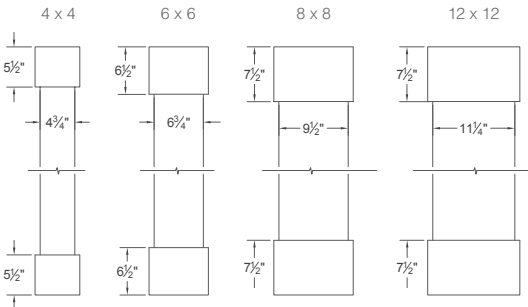

Contractor Series

WHO SAYS BEAUTY AND EASE ARE MUTUALLY EXCLUSIVE?

When it comes to upgrading a home's exterior, start simple. Continue with the sleek, minimalist lines of our Contractor series column wraps, an effortless complement to contemporary homes.

Don't fret about finding the perfect fit—our Contractor series is available in 4x4, 6x6, 8x8 and 12x12 in 8'6", 10' and 12' lengths. Every style is designed to stand up to the elements, so all homeowners have to do is stand back and admire.

Available Colors:

White

Sand Dune

Woodgrain