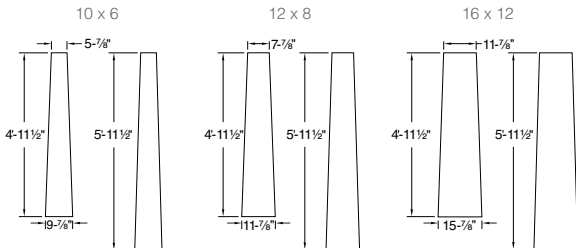

Each ready-to-assemble tapered style is available in size options to ensure the right fit: 5' and 6' lengths and 10x6, 12x8 and 16x12 dimensions.

Available Colors: White

Craftsman

Traditional

Craftsman Tapered Column Wrap