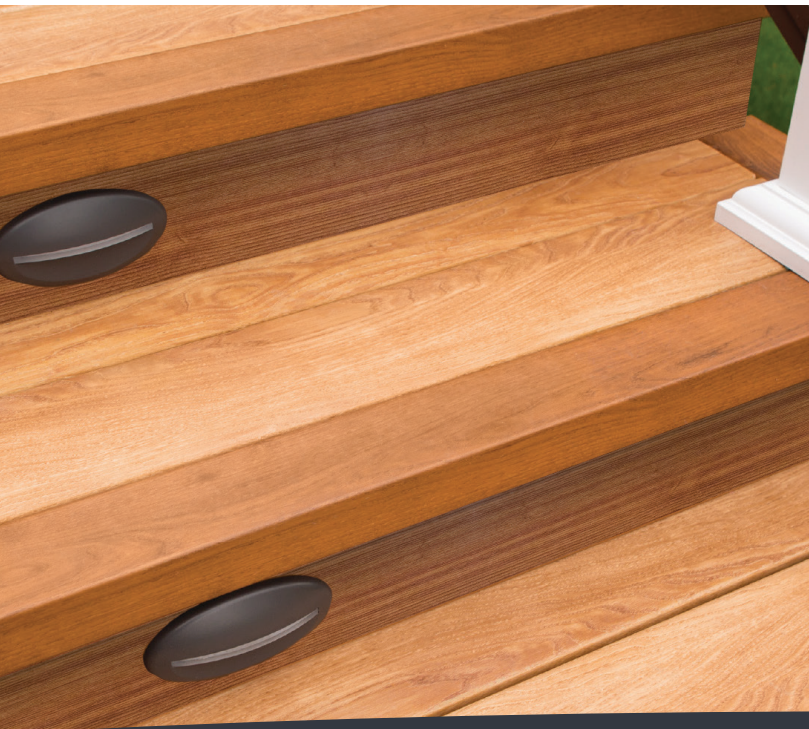

The perfect deck. Fully finished.

Complete your next outdoor environment transformation with Zuri® Fascia.

Zuri® Premium Decking by Royal® distinguishes itself on every level, from beautiful presence to low-maintenance durability—and Zuri® fascia is the ideal accent. It can be used below the deck or on a stair riser. Plus, it comes in a variety of perfectly complementary colors.

- Available in 1" x 8" and 1" x 12" widths, 12' lengths
- Coordinates with Zuri decking to complete the look.
- Can be used for Stair Risers
- Complements the beauty of Zuri Decking
- Same great features: durable, low maintenance and resists scratches