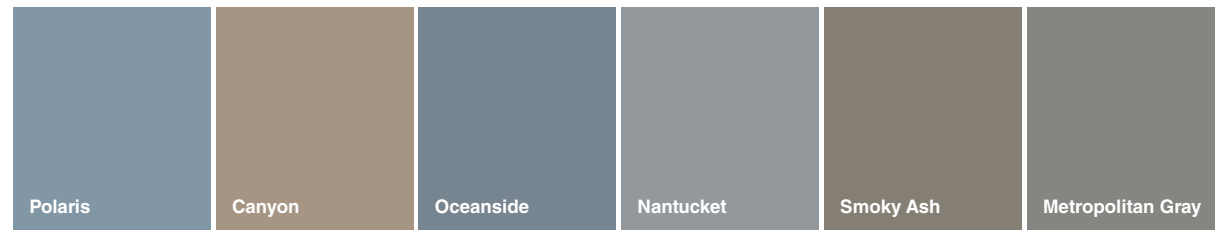

Smart Styles™ Premium