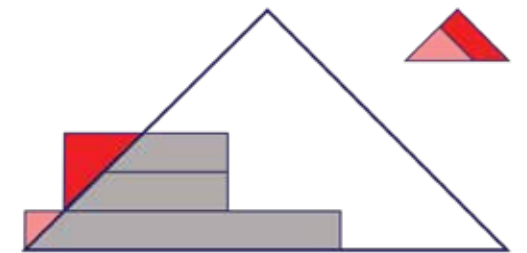

Portsmouth™ Hand-Split Shake in Cypress and Graphite,
Exterior Portfolio® Vinyl Trim in Country Beige