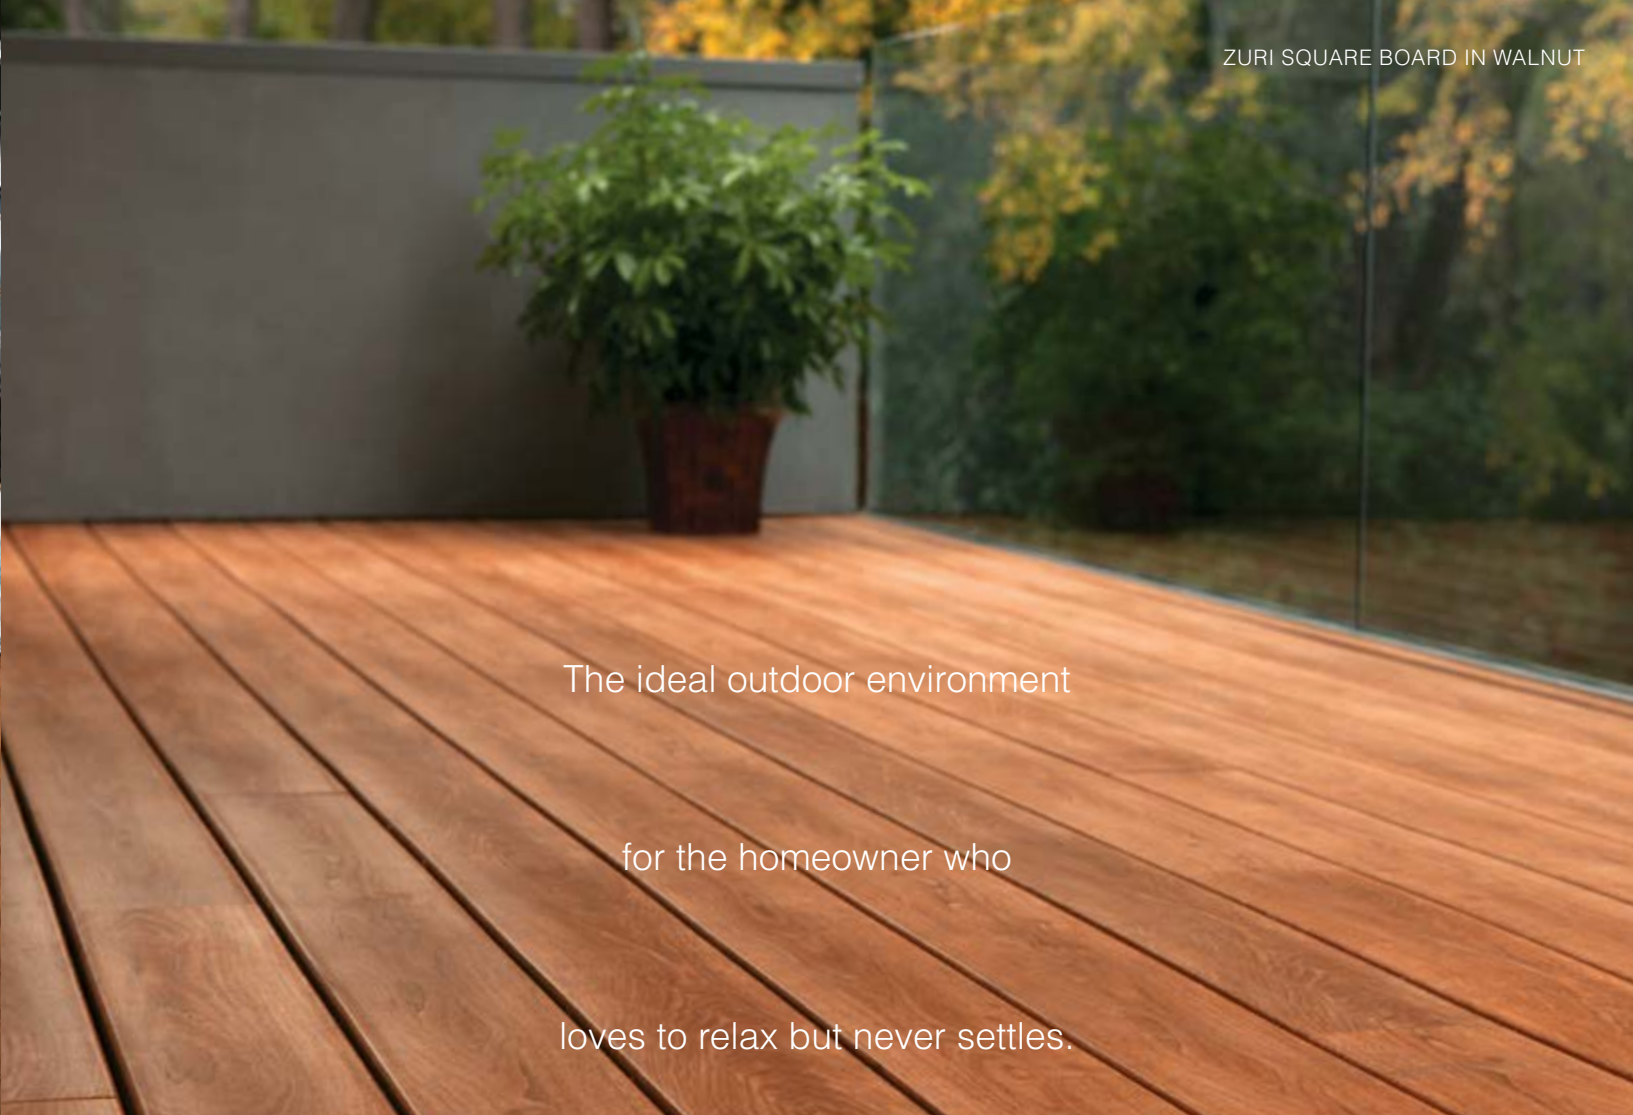

WALNUT

CHESTNUT

PECAN

BRAZILIA

WEATHERED GRAY

HICKORY

Boards available in 5/4" nominal x 5-1/2" wide, 12', 16' and 20' lengths.

ZURI SQUARE BOARD IN WALNUT

ZURI GROOVED BOARD IN WALNUT

The ideal outdoor environment
 for the homeowner who
 loves to relax but never settles.

Expand the boundaries of beautiful.

Keep your indoor-outdoor transitions seamless. Zuri helps you merge your interior and exterior into one stunning living space. So dining and living rooms gracefully extend into backyards and beyond.