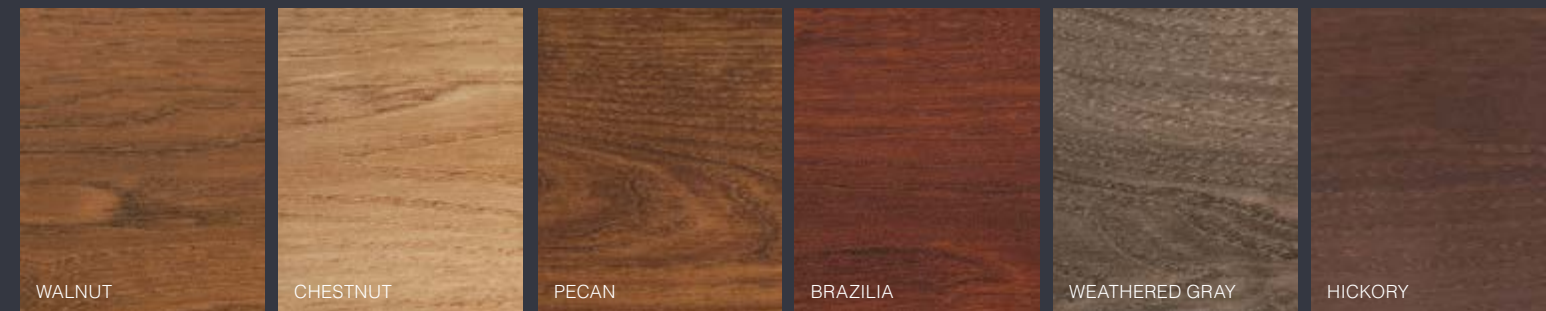

WALNUT

CHESTNUT

PECAN

BRAZILIA

WEATHERED GRAY

HICKORY

Boards available in 5/4" nominal x 5-1/2" wide, 12', 16' and 20' lengths.