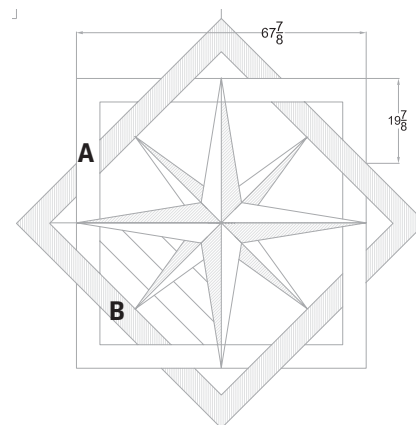

Zuri Decorative Inlay - Compass 8x8

Part Code	Design Description	Price
OCOM8XX001	Compass 8x8	

Order Details:

Name: _____

Company: _____

Address: _____

City: _____ State: _____ ZIP: _____

Phone: _____ Fax: _____

Email: _____

Customer Signature: _____

All sales are final.

Color Selection:

Main Deck Color:

Brazilia   Chestnut   Pecan   Walnut   Weathered Gray

Color A:

Brazilia   Chestnut   Pecan   Walnut   Weathered Gray

Color B:

Brazilia   Chestnut   Pecan   Walnut   Weathered Gray

Available Colors