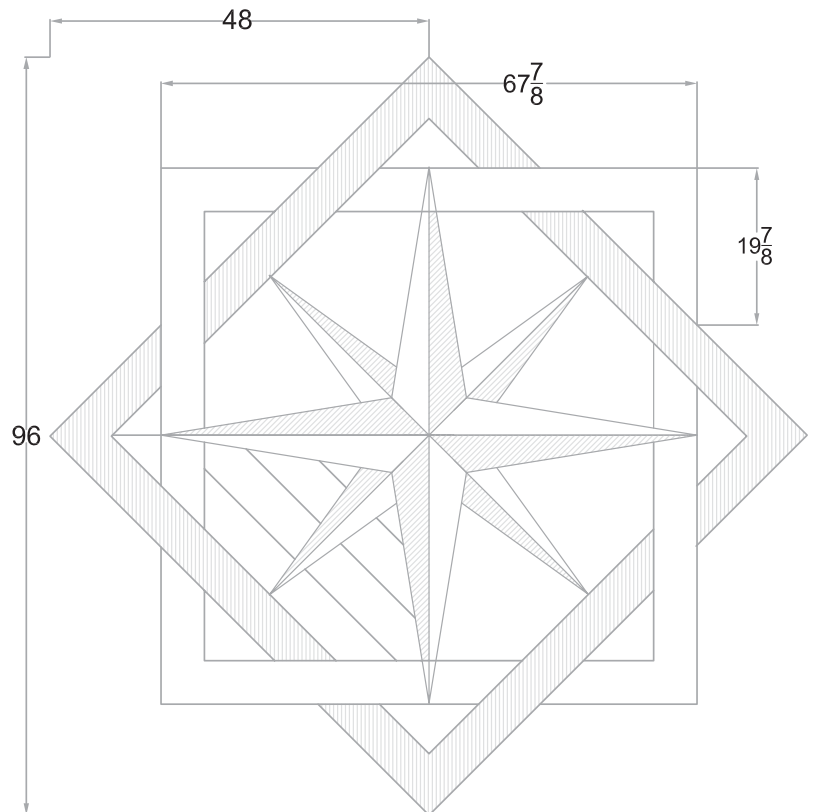

Chestnut

Pecan

Walnut

Weathered Gray

Compass 6x6

The compass pattern is a popular option for deck customization. In the 6x6 size, the compass, which is incorporated in the round insert, can be adjusted by the installer to point due north in the finished installation.

Weathered Gray

Compass 8x8

For larger decks, the 8x8 compass pattern makes a stunning visual statement. Due to its size, the 8x8 compass cannot be adjusted to point due north.

Decorative Inlay Features:

- CAD design software ensures precision cuts
- Kit arrives complete and ready for installation
- Select your choice of colors