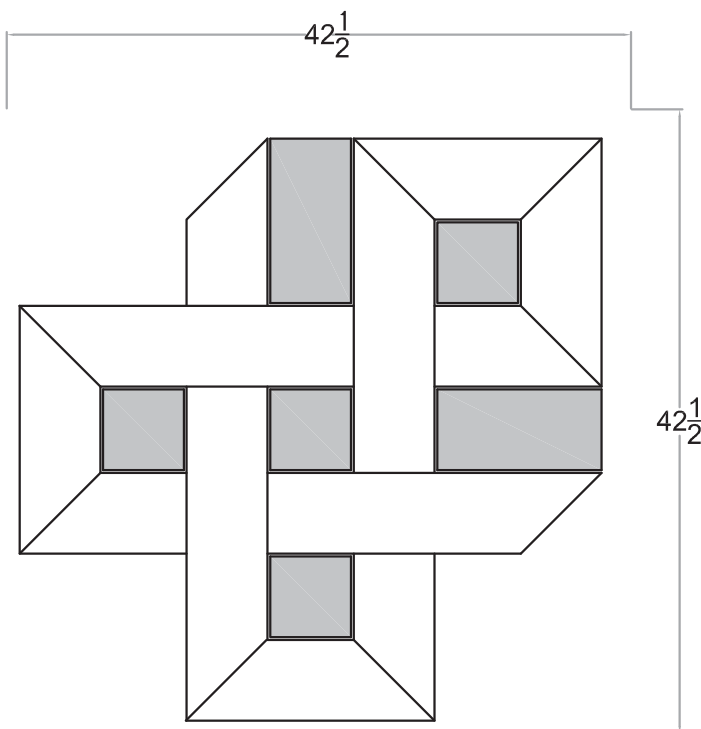

Celtic Knot 3x3

The Celtic Knot pattern, often used for decoration, will add visual interest to your deck. The diagrams below show the size and pattern.

Decorative Inlay Features:

- CAD design software ensures precision cuts
- Kit arrives complete and ready for installation
- Select your choice of colors

Gray boards are the same color as the rest of the deck. White boards are the complementary color.

DECORATIVE INLAYS

Zuri Decorative Inlay - Celtic Knot 3x3

| Part Code | Design Description | Price |
|------------|--------------------|-------|
| 00CELXX001 | Celtic Knot 3x3 | |

Chestnut

Pecan

Walnut

Weathered Gray

Compass 6x6

The compass pattern is a popular option for deck customization. In the 6x6 size, the compass, which is incorporated in the round insert, can be adjusted by the installer to point due north in the finished installation.