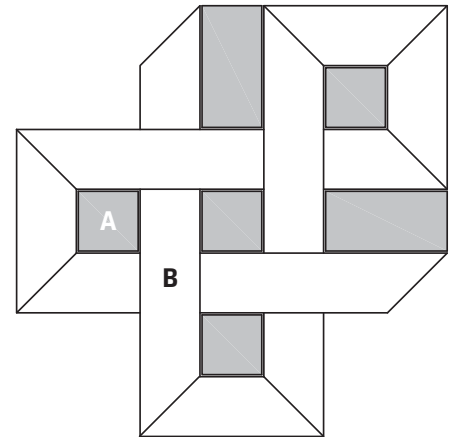

DECORATIVE INLAYS

Zuri Decorative Inlay - Celtic Knot 3x3

Part Code	Design Description	Price
00CELXX001	Celtic Knot 3x3	

Order Details:

Name: _____

Company: _____

Address: _____

City: _____ State: _____ ZIP: _____

Phone: _____ Fax: _____

Email: _____

Customer Signature: _____

All sales are final.

Color Selection:

Color A (same as main deck color):

Brazilia   Chestnut   Pecan   Walnut   Weathered Gray

Color B:

Brazilia   Chestnut   Pecan   Walnut   Weathered Gray