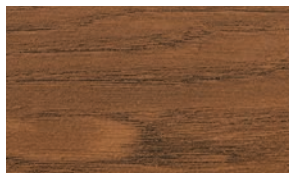

Brazilia Chestnut Pecan Walnut Weathered Gray

Color B:

Brazilia Chestnut Pecan Walnut Weathered Gray

Available Colors

Brazilia

Chestnut

Pecan

Walnut