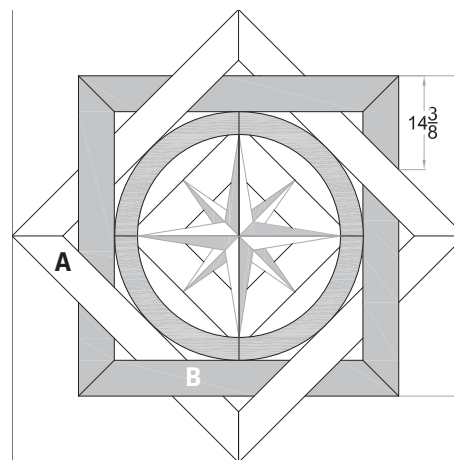

Color Selection:

Main Deck Color:

Brazilia   Chestnut   Pecan   Walnut   Weathered Gray

Color A:

Brazilia   Chestnut   Pecan   Walnut   Weathered Gray

Color B:

Brazilia   Chestnut   Pecan   Walnut   Weathered Gray