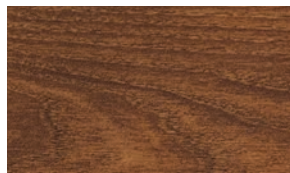

Zuri Decorative Inlay - Custom Design

Selection	Part Code	Design Description	Price
	0CUSTXX001	Custom 3x3 Level 1*	
	0CUSTXX003	Custom 3x3 Level 2*	
	0CUSTXX005	Custom 6x6 Level 1*	
	0CUSTXX007	Custom 6x6 Level 2*	
	0CUSTXX009	Custom 8x8 Level 1*	
	0CUSTXX011	Custom 8x8 Level 2*	

Order Details:

Name: _____

Company: _____

Address: _____

City: _____ State: _____ ZIP: _____

Phone: _____ Fax: _____

Email: _____

Customer Signature: _____

All sales are final.

Color Selection:

Main Deck Color:

Brazilia   Chestnut   Pecan   Walnut   Weathered Gray

Color A:

Brazilia   Chestnut   Pecan   Walnut   Weathered Gray

Color B:

Brazilia   Chestnut   Pecan   Walnut   Weathered Gray

Available Colors

Pecan