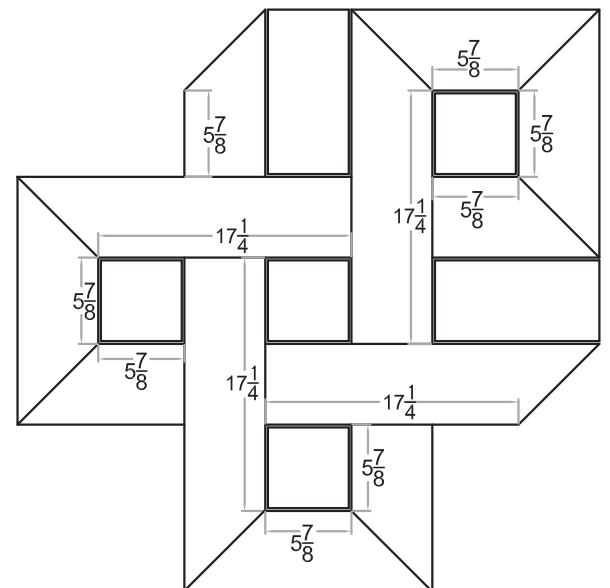

Celtic Knot 3x3

The Celtic Knot pattern, often used for decoration, will add visual interest to your deck. The diagrams below show the size and pattern.

Decorative Inlay Features:

- CAD design software ensures precision cuts
- Kit arrives complete and ready for installation
- Select your choice of colors

Gray boards are the same color as the rest of the deck. White boards are the complementary color.

DECORATIVE INLAYS

Zuri Decorative Inlay - Celtic Knot 3x3

| Part Code | Design Description | Price |
|------------|--------------------|-------|
| 00CELXX001 | Celtic Knot 3x3 | |

Chestnut

Pecan

Walnut

Weathered Gray

Compass 6x6

The compass pattern is a popular option for deck customization. In the 6x6 size, the compass, which is incorporated in the round insert, can be adjusted by the installer to point due north in the finished installation.