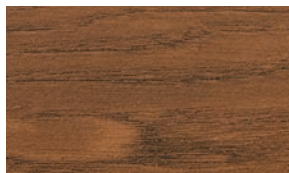

Color A:

Brazilia Chestnut Pecan Walnut Weathered Gray

Color B:

Brazilia Chestnut Pecan Walnut Weathered Gray

Available Colors

Brazilia

Chestnut

Pecan