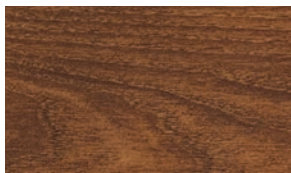

Brazilia Chestnut Pecan Walnut Weathered Gray

Color B:

Brazilia Chestnut Pecan Walnut Weathered Gray

Available Colors

Brazilia

Chestnut

Pecan

Walnut